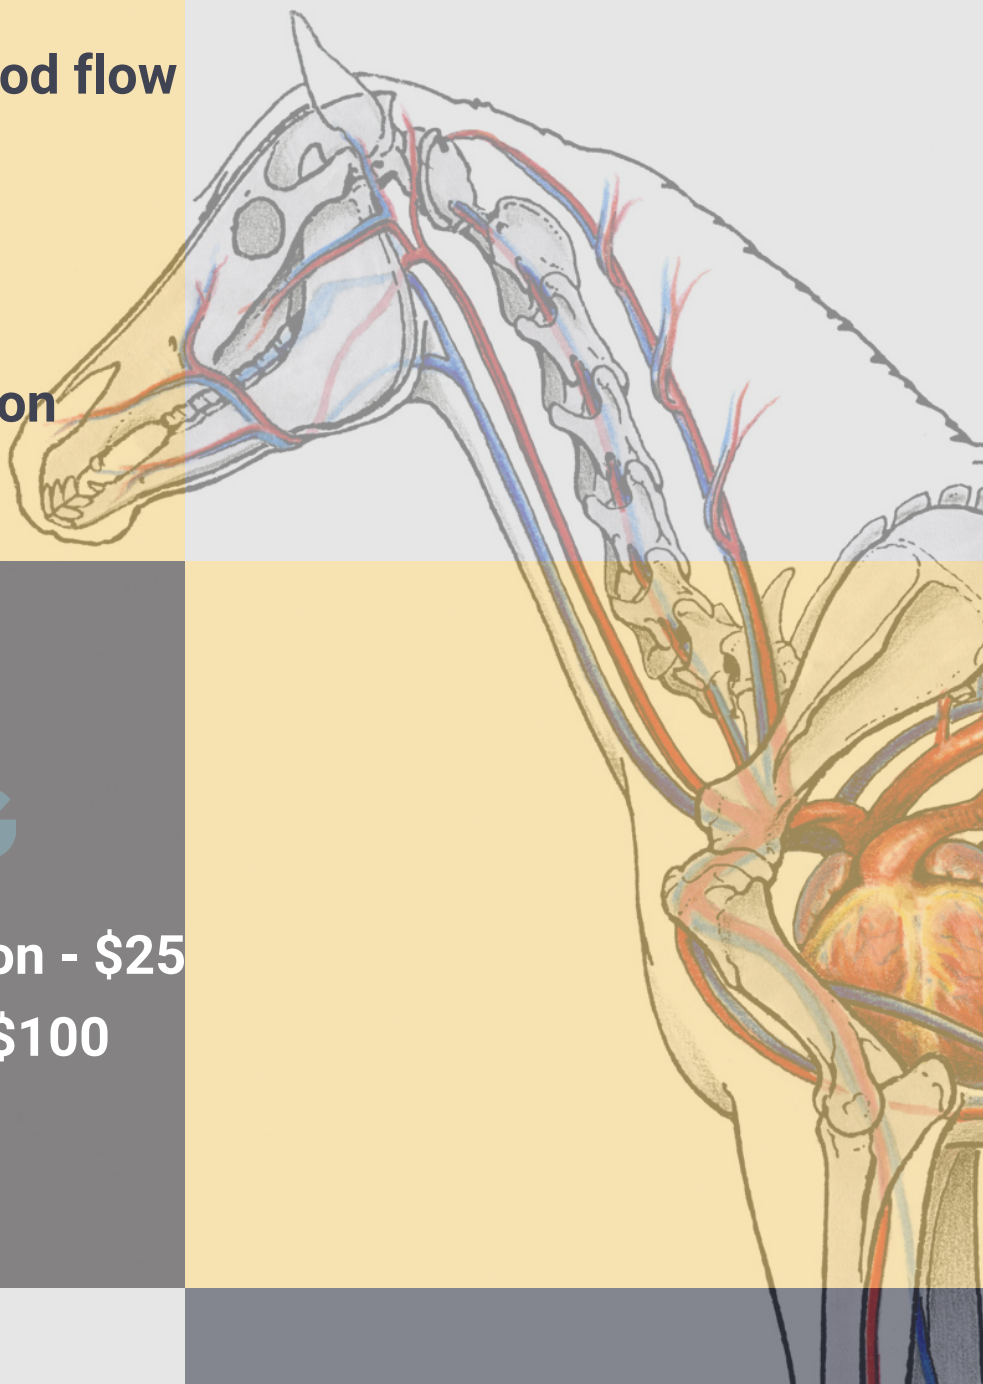

sunshine stables

EQUINE SPORTS MASSAGE

BENEFITS

increases muscular blood flow
enhances muscle tone
reduces inflammation
improves joint mobility
increases range of motion
promotes healing

PRICING

Musculoskeletal Evaluation - \$25
Full body massage - \$100